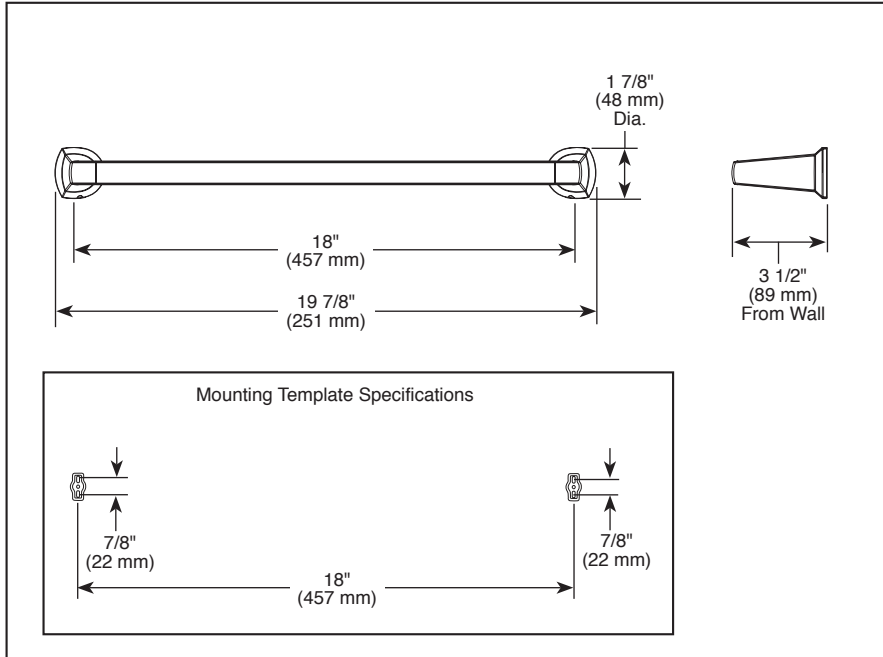

see what Delta can doSM

ACCESSORIES

- Galeon™ Bath Collection
- 18" Towel Bar

77218▲

Submitted Model No.: _____

Specific Features: _____

STANDARD SPECIFICATIONS:

- Wood blocking is preferable behind all wall surfaces. If wood blocking is not available, the following fasteners are suggested: Tile/Masonry-Plastic or lead Anchors Plaster/drywall-Toggle bolts.
- Mounting hardware and mounting template included with product.